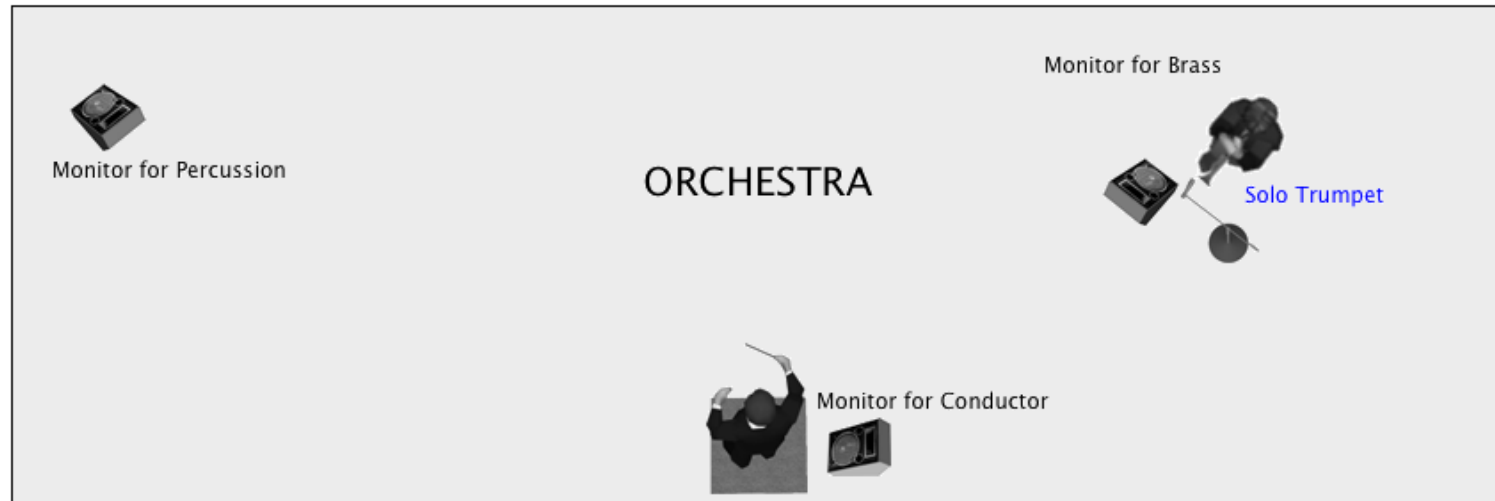

THE ULTIMATE SYMPHONIC ROCK SHOW

Jeans 'n Classics (Stage Plot) - THE ULTIMATE SYMPHONIC ROCK SHOW

	JEANS 'N CLASSICS INC. 265 Ridout Street South London, ON Canada N6C 3Y7 (519) 439-1370 jeansnclassics@mac.com	Monitor Mixes (8) LEAD VOCAL GUITAR BG VOCAL 1 BASS BG VOCAL 2 DRUMS PIANO/VOCAL	Other Monitor Mixes CONDUCTOR PERCUSSION BRASS (TRPTS.) DOWN STAGE TRUMPET/FIUTE	Wireless Mics/Boom (x6) Piano Mics Drum Mics (full set) ----- DI (x3) XLR line (male) Drums and Bass AC Drop (x5)	Music Stands w/light (x8) Stools (x4) Guitar Stands (x3) ----- Plexi Shield *(SURROUNDING DRUMS)