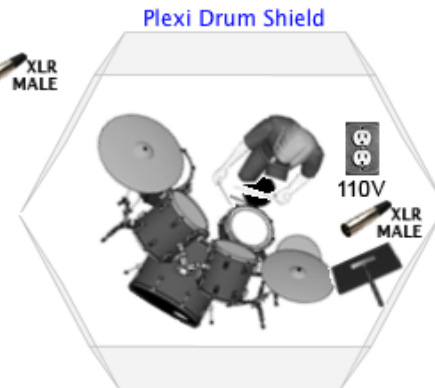

THE ULTIMATE SYMPHONIC ROCK SHOW

Jeans 'n Classics (Stage Plot) - THE ULTIMATE SYMPHONIC ROCK SHOW

	JEANS 'N CLASSICS INC. 265 Ridout Street South London, ON Canada N6C 3Y7 (519) 439-1370 jeansnclassics@mac.com	Monitor Mixes (8) LEAD VOCAL GUITAR BG VOCAL 1 BASS BG VOCAL 2 DRUMS PIANO/VOCAL	Other Monitor Mixes CONDUCTOR PERCUSSION BRASS (TRPTS.) DOWN STAGE TRUMPET/FIUTE	Wireless Mics/Boom (x6) Piano Mics Drum Mics (full set) ----- DI (x3) XLR line (male) Drums and Bass AC Drop (x5)	Music Stands w/light (x8) Stools (x4) Guitar Stands (x3) ----- Plexi Shield *(SURROUNDING DRUMS)