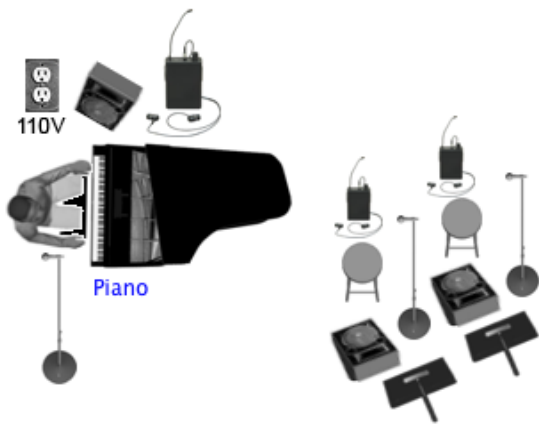

THE ULTIMATE SYMPHONIC ROCK SHOW

Jeans 'n Classics (Stage Plot) - THE ULTIMATE SYMPHONIC ROCK SHOW

	JEANS 'N CLASSICS INC. 265 Ridout Street South London, ON Canada N6C 3Y7 (519) 439-1370 jeansnclassics@mac.com	Monitor Mixes (8) LEAD VOCAL GUITAR BG VOCAL 1 BASS BG VOCAL 2 DRUMS PIANO/VOCAL	Other Monitor Mixes CONDUCTOR PERCUSSION BRASS (TRPTS.) DOWN STAGE TRUMPET/FIUTE	Wireless Mics/Boom (x6) Piano Mics Drum Mics (full set) ----- DI (x3) XLR line (male) Drums and Bass AC Drop (x5)	Music Stands w/light (x8) Stools (x4) Guitar Stands (x3) ----- Plexi Shield *(SURROUNDING DRUMS)