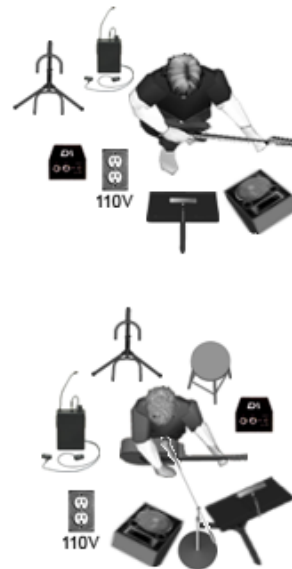

THE ULTIMATE SYMPHONIC ROCK SHOW

Jeans 'n Classics (Stage Plot) - THE ULTIMATE SYMPHONIC ROCK SHOW

	JEANS 'N CLASSICS INC. 265 Ridout Street South London, ON Canada N6C 3Y7 (519) 439-1370 jeansnclassics@mac.com	Monitor Mixes (8) LEAD VOCAL GUITAR BG VOCAL 1 BASS BG VOCAL 2 DRUMS PIANO/VOCAL	Other Monitor Mixes CONDUCTOR PERCUSSION BRASS (TRPTS.) DOWN STAGE TRUMPET/FIUTE	Wireless Mics/Boom (x6) Piano Mics Drum Mics (full set) ----- DI (x3) XLR line (male) Drums and Bass AC Drop (x5)	Music Stands w/light (x8) Stools (x4) Guitar Stands (x3) ----- Plexi Shield *(SURROUNDING DRUMS)