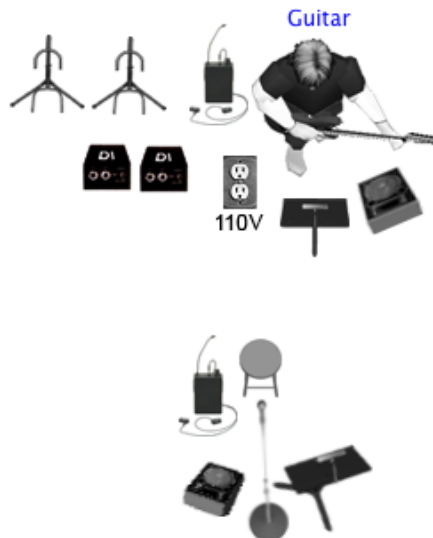

TOMMY

Jeans 'n Classics (Stage Plot) - TOMMY

JEANS 'N CLASSICS INC.
265 Ridout Street South
London, ON Canada
N6C 3Y7
(519) 439-1370
jeansnclassics@mac.com

Monitor Mixes (8)

VOCAL 1	PIANO
VOCAL 2	GUITAR
VOCAL 3	BASS
VOCAL 4	DRUMS

Other Monitor Mixes

CONDUCTOR
PERCUSSION
BRASS (TRPTS.)

Wireless Mics/Boom (x5)

Piano Mics
Drum Mics (full set)

DI (x3)
XLR line (male) Drums and Bass
AC Drop (x4)

Music Stands w/light (x8)

Stools (x5)
Guitar Stands (x3)

Plexi Shield
*(SURROUNDING DRUMS)