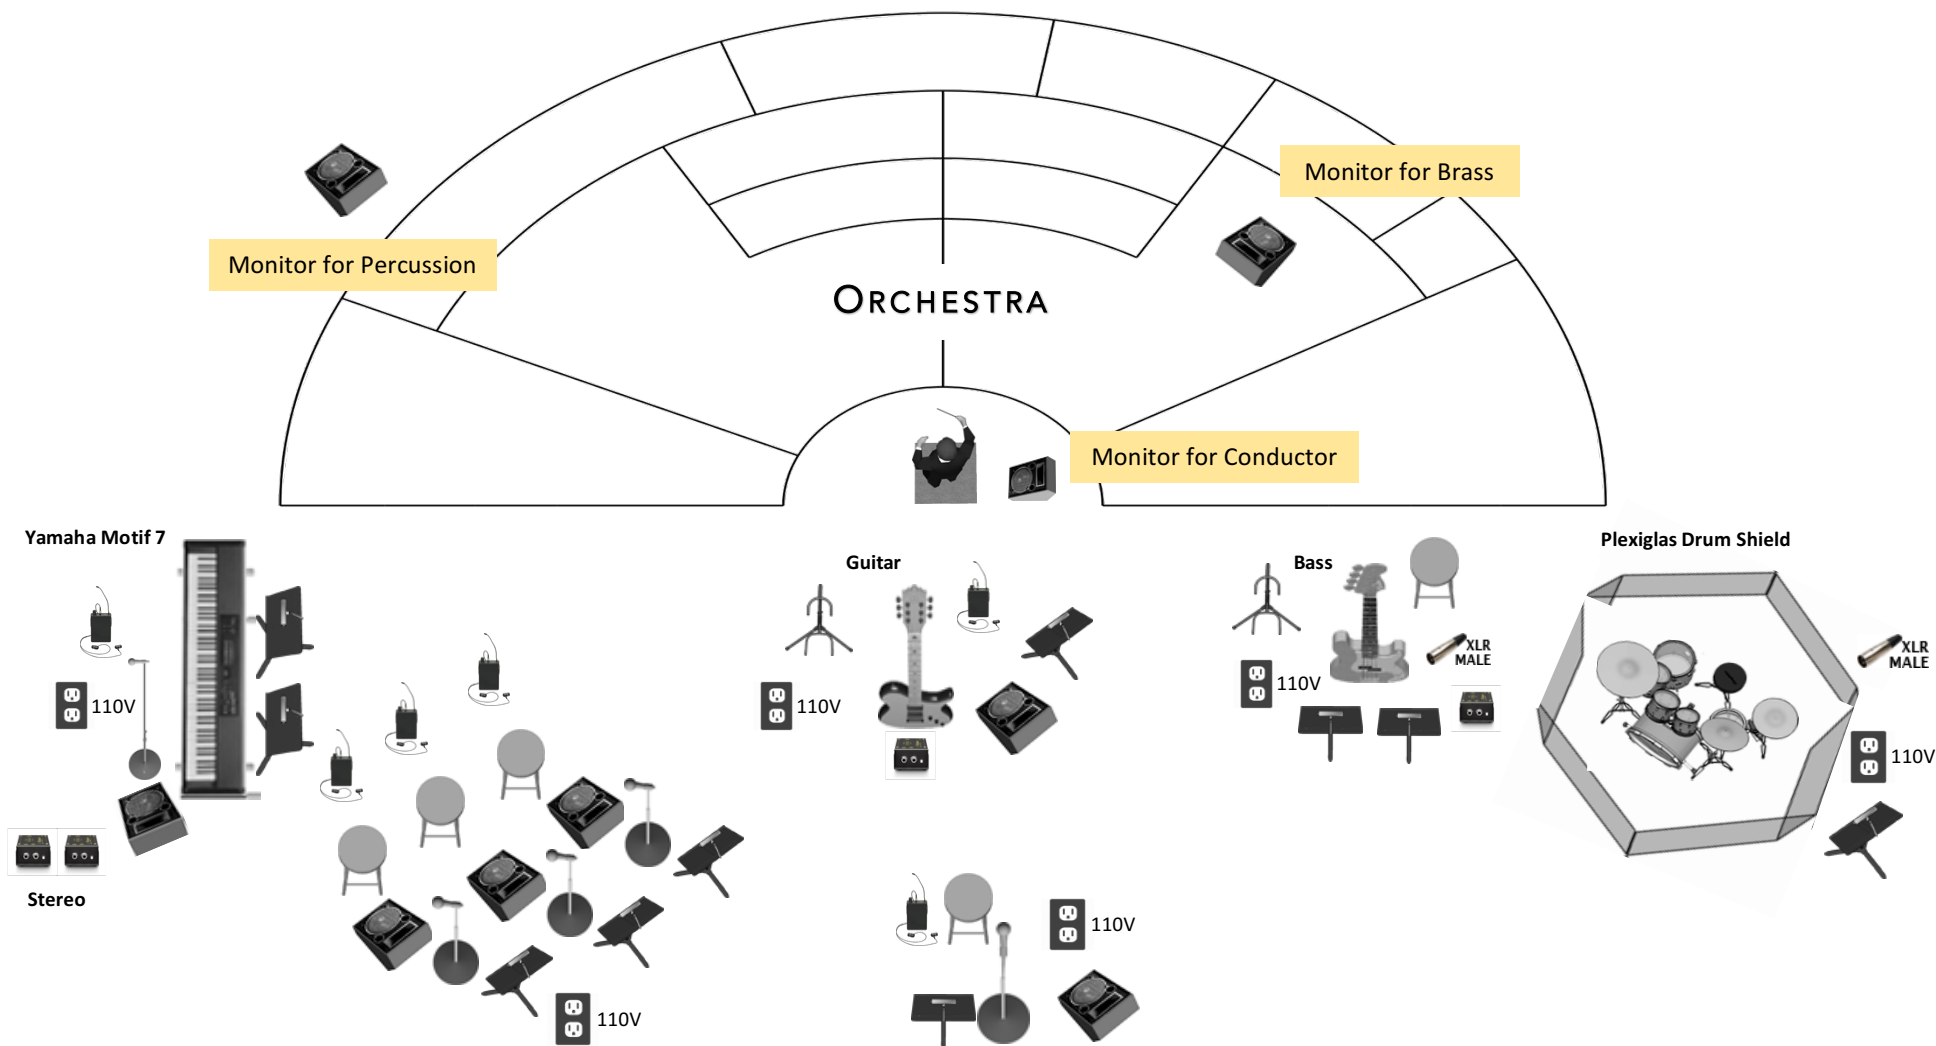

## JEANS 'N CLASSICS STAGE PLOT THAT'S MY JAM

Monitor Mixes (8)		Other Monitor Mixes	Mics • DI Boxes • AC • XLR lines	Extra Equipment
Lead Vocal 1	Synthesizer	Conductor	Wireless Mics/Boom Stands (x5)	Music Stands (x10)
BG Vocal 1	Guitar	Percussion	Piano Mics	Stools (x5)
BG Vocal 2	Bass	Brass (Positioned at Trumpets)	Drum Mics (full drum set)	Guitar Stands (x2)
BG Vocal 3	Drums		DI (x5) and/or XLR lines (bass/drums)	Mic Stands (no boom – for iPad) (x6)
			AC Drop (x6)	**PLEXI DRUM SHIELD** (Surrounding ENTIRE DRUM SET)