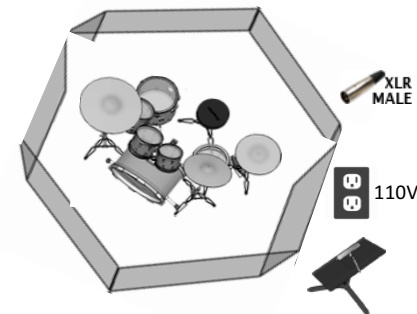

Yamaha Motif 7

Guitar

Bass

Plexiglas Drum Shield

Monitor Mixes (8)		Other Monitor Mixes	Mics • DI Boxes • AC • XLR lines	Extra Equipment
Lead Vocal 1	Synthesizer	Conductor	Wireless Mics/Boom Stands (x5)	Music Stands (x10)
BG Vocal 1	Guitar	Percussion	Piano Mics	Stools (x5)
BG Vocal 2	Bass	Brass (Positioned at Trumpets)	Drum Mics (full drum set)	Guitar Stands (x2)
BG Vocal 3	Drums		DI (x5) and/or XLR lines (bass/drums)	Mic Stands (no boom – for iPad) (x6)
			AC Drop (x6)	**PLEXI DRUM SHIELD** (Surrounding ENTIRE DRUM SET)