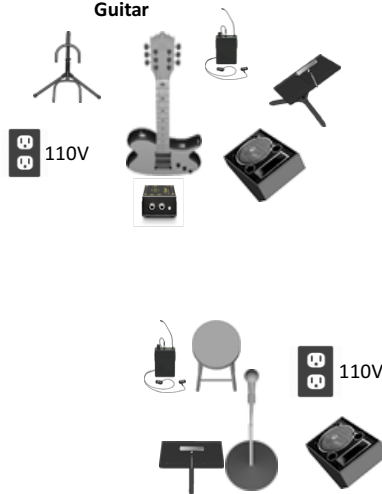

Yamaha Motif 7

Guitar

Bass

Plexiglas Drum Shield

Monitor Mixes (8)		Other Monitor Mixes	Mics • DI Boxes • AC • XLR lines	Extra Equipment
Lead Vocal 1	Synthesizer	Conductor	Wireless Mics/Boom Stands (x5)	Music Stands (x10)
BG Vocal 1	Guitar	Percussion	Piano Mics	Stools (x5)
BG Vocal 2	Bass	Brass (Positioned at Trumpets)	Drum Mics (full drum set)	Guitar Stands (x2)
BG Vocal 3	Drums		DI (x5) and/or XLR lines (bass/drums)	Mic Stands (no boom – for iPad) (x6)
			AC Drop (x6)	**PLEXI DRUM SHIELD** (Surrounding ENTIRE DRUM SET)