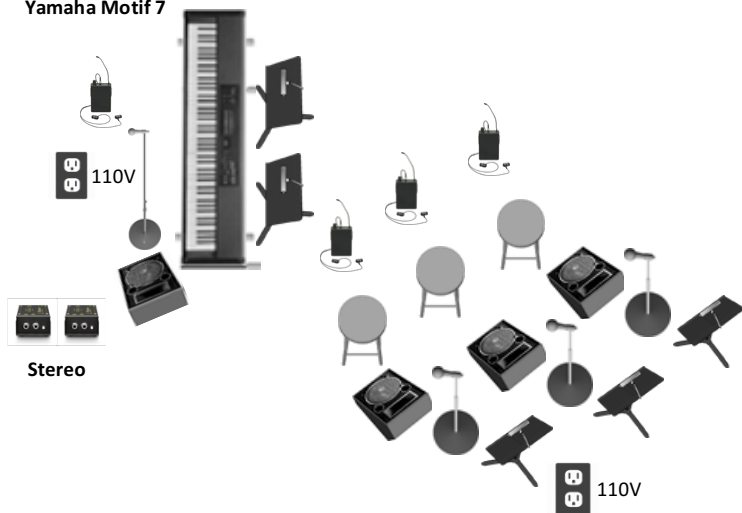

Yamaha Motif 7

Guitar

Bass

Plexiglas Drum Shield

Monitor Mixes (8)		Other Monitor Mixes	Mics • DI Boxes • AC • XLR lines	Extra Equipment
Lead Vocal 1	Synthesizer	Conductor	Wireless Mics/Boom Stands (x5)	Music Stands (x10)
BG Vocal 1	Guitar	Percussion	Piano Mics	Stools (x5)
BG Vocal 2	Bass	Brass (Positioned at Trumpets)	Drum Mics (full drum set)	Guitar Stands (x2)
BG Vocal 3	Drums		DI (x5) and/or XLR lines (bass/drums)	Mic Stands (no boom – for iPad) (x6)
			AC Drop (x6)	**PLEXI DRUM SHIELD** (Surrounding ENTIRE DRUM SET)