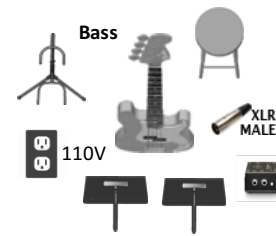

Yamaha Motif 7

Guitar

Bass

Plexiglas Drum Shield

Monitor Mixes (8)		Other Monitor Mixes	Mics • DI Boxes • AC • XLR lines	Extra Equipment
Lead Vocal 1	Synthesizer	Conductor	Wireless Mics/Boom Stands (x5)	Music Stands (x10)
BG Vocal 1	Guitar	Percussion	Piano Mics	Stools (x5)
BG Vocal 2	Bass	Brass (Positioned at Trumpets)	Drum Mics (full drum set)	Guitar Stands (x2)
BG Vocal 3	Drums		DI (x5) and/or XLR lines (bass/drums)	Mic Stands (no boom – for iPad) (x6)
			AC Drop (x6)	**PLEXI DRUM SHIELD** (Surrounding ENTIRE DRUM SET)