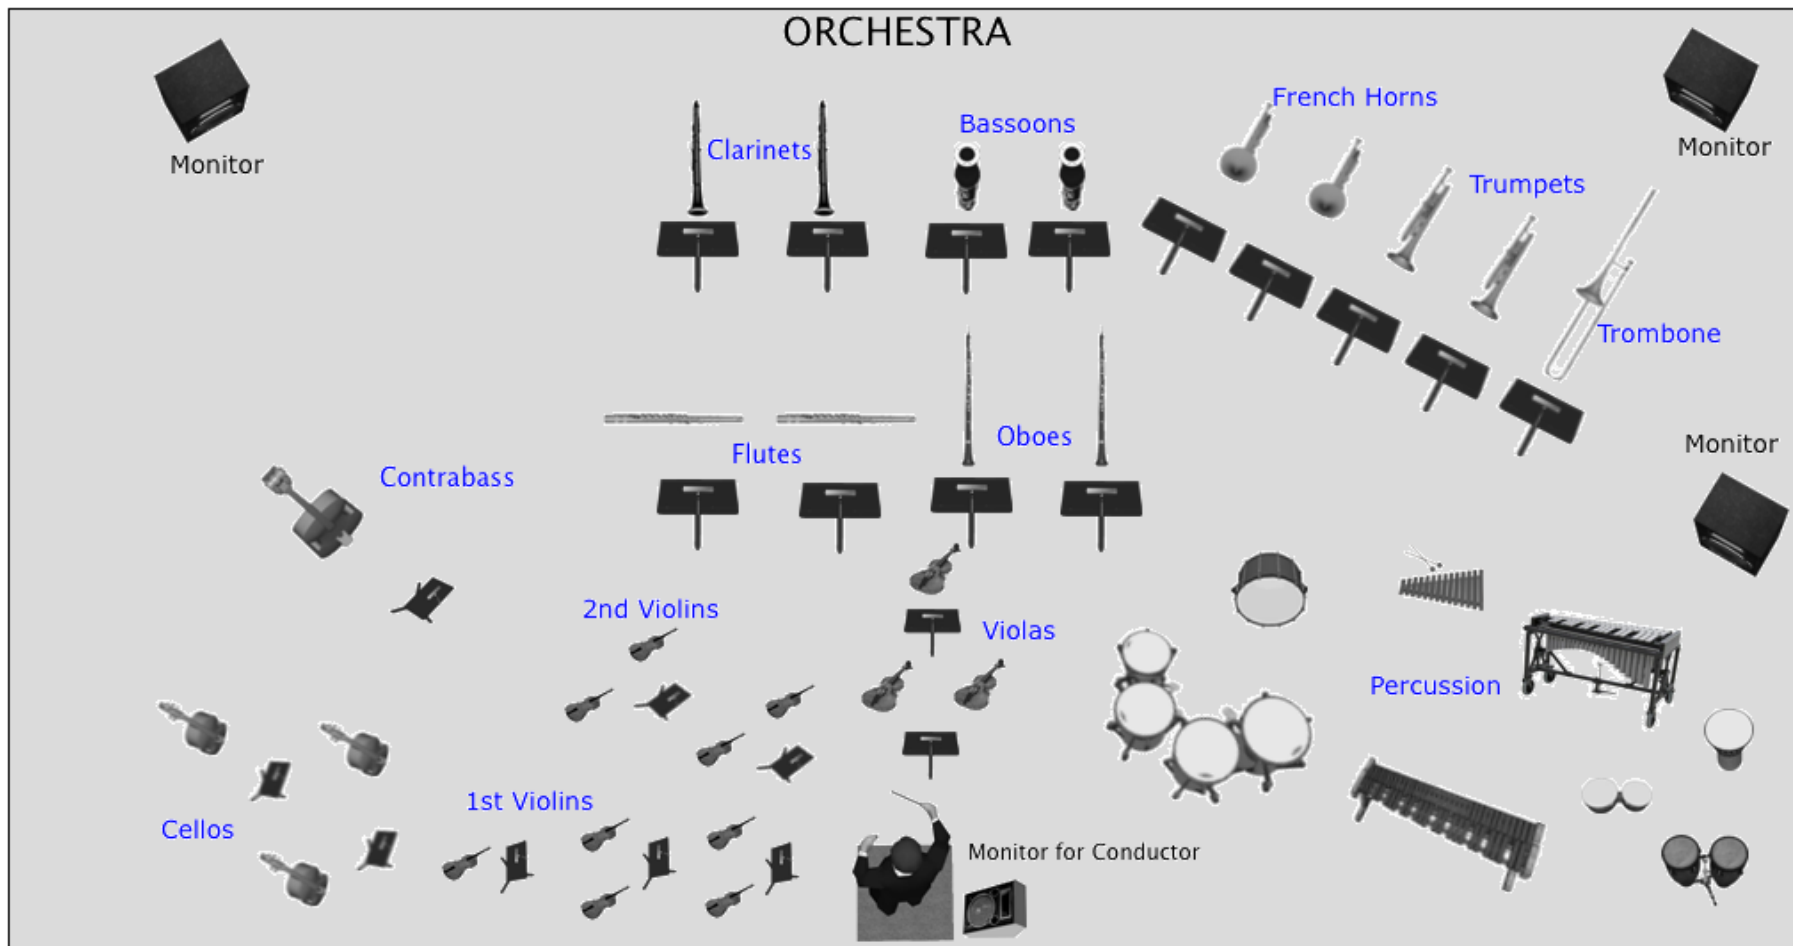

WOMEN OF ROCK ORCHESTRA

Jean 'n Classics (Stage Plot) – WOMEN OF ROCK