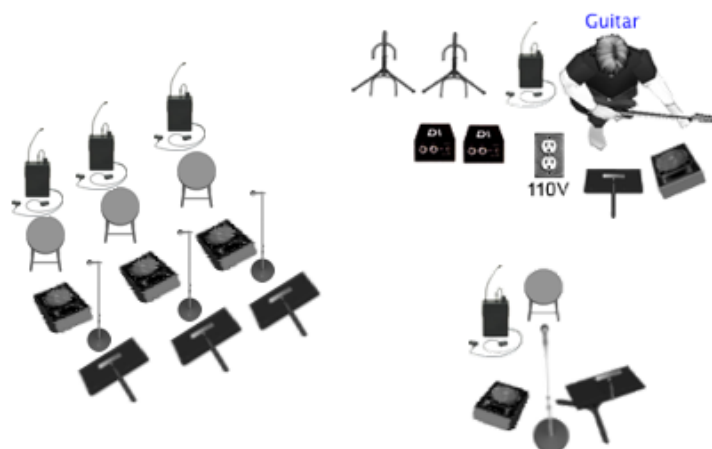

WOMEN OF ROCK ORCHESTRA

Jean 'n Classics (Stage Plot) – WOMEN OF ROCK