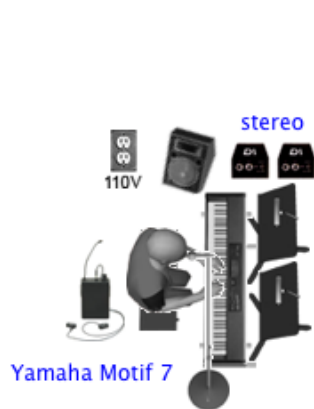

WOMEN OF ROCK ORCHESTRA

Jean 'n Classics (Stage Plot) – WOMEN OF ROCK

JEANS 'N CLASSICS INC.
265 Ridout Street South
London, ON Canada
N6C 3Y7
(519) 439-1370
jeansnclassics@mac.com

Monitor Mixes (8)

VOCAL 1	PIANO VOCAL
BG VOCAL 1	GUITAR
BG VOCAL 2	BASS
BG VOCAL 3	DRUMS

Other Monitor Mixes

CONDUCTOR
PERCUSSION
STAGE LEFT BRASS (TRPTS.)
STAGE RIGHT SIDE FILL

Wireless Mics/Boom (x5)

Drum Mics (full set)

DI (x4)
XLR line (male) Drums and Bass
AC Drop (x4)

Music Stands w/light (x10)
Stools (x5)
Guitar Stands (x3)