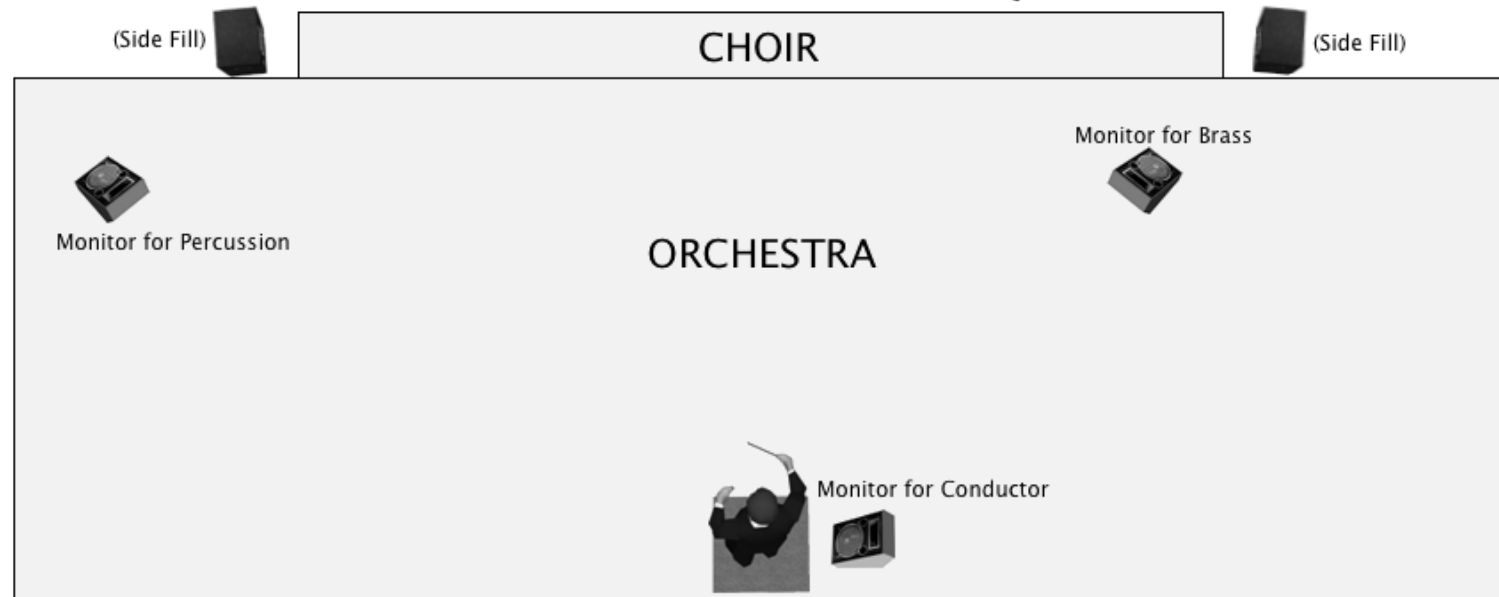

ONE VISION - THE MUSIC OF QUEEN