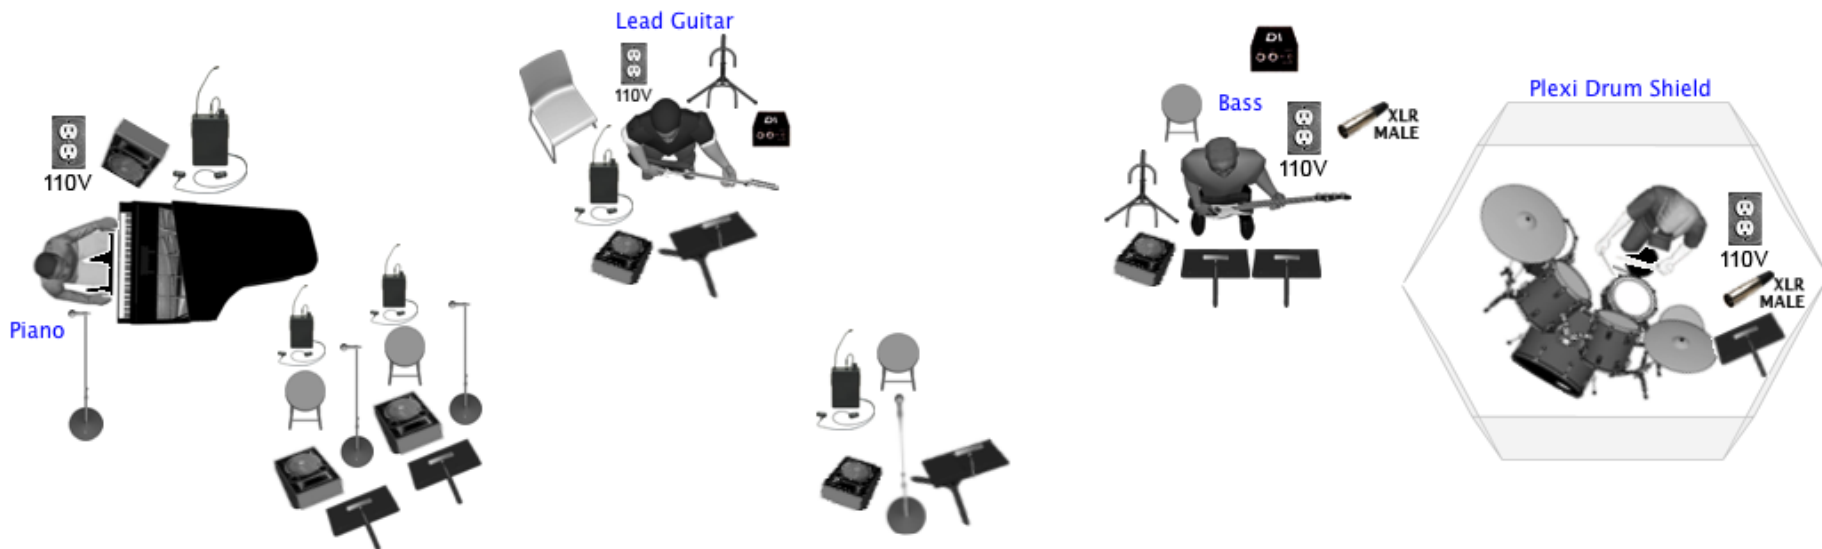

ONE VISION - THE MUSIC OF QUEEN