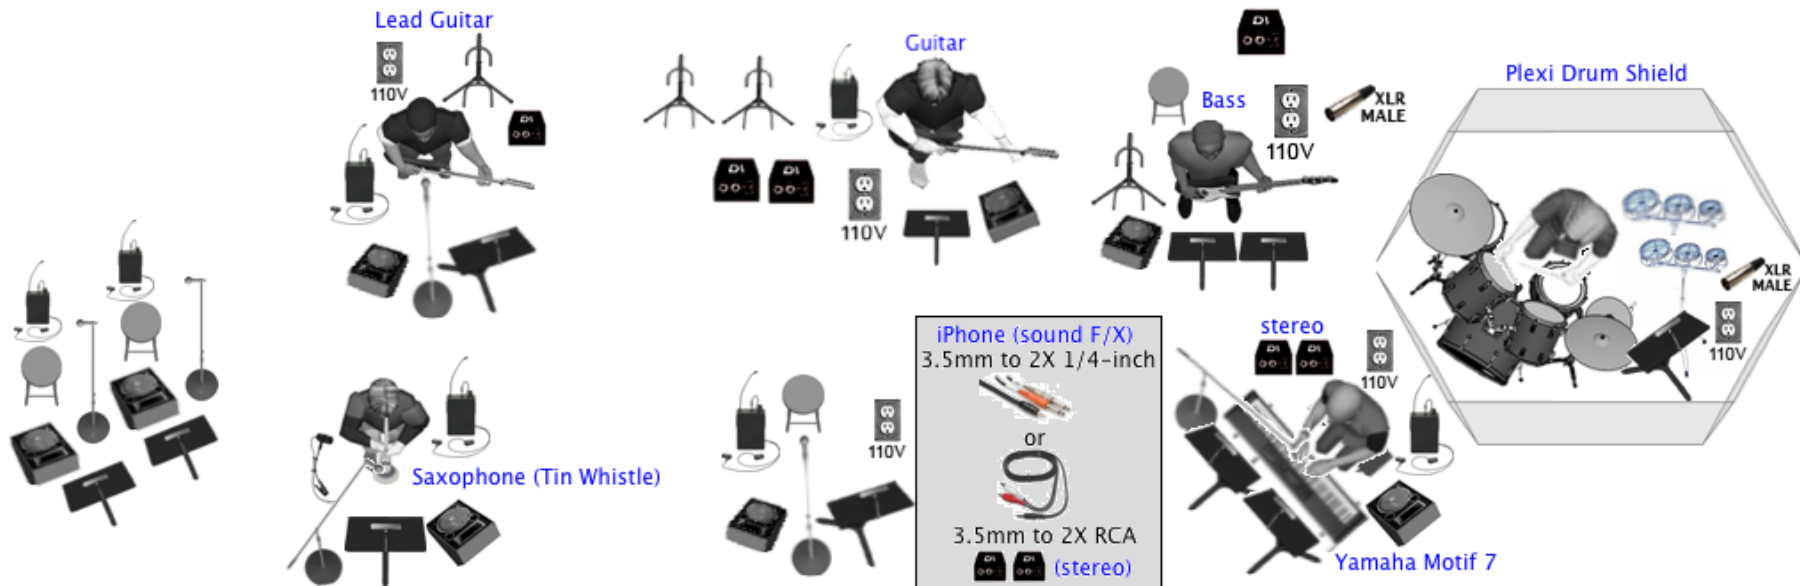

THE WALL & DARK SIDE OF THE MOON