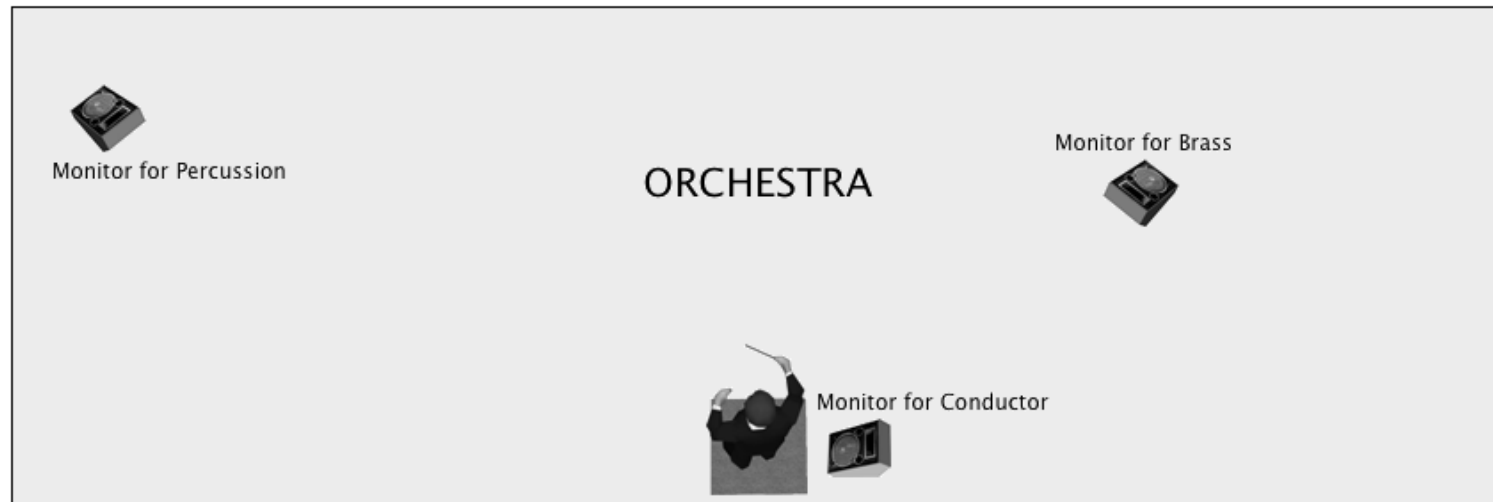

THE WALL & DARK SIDE OF THE MOON