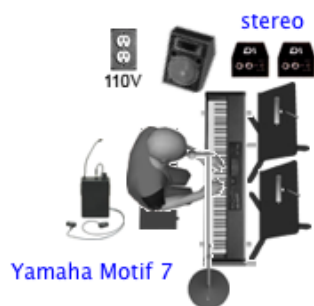

THE SONG REMAINS THE SAME – THE MUSIC OF LED ZEPPELIN