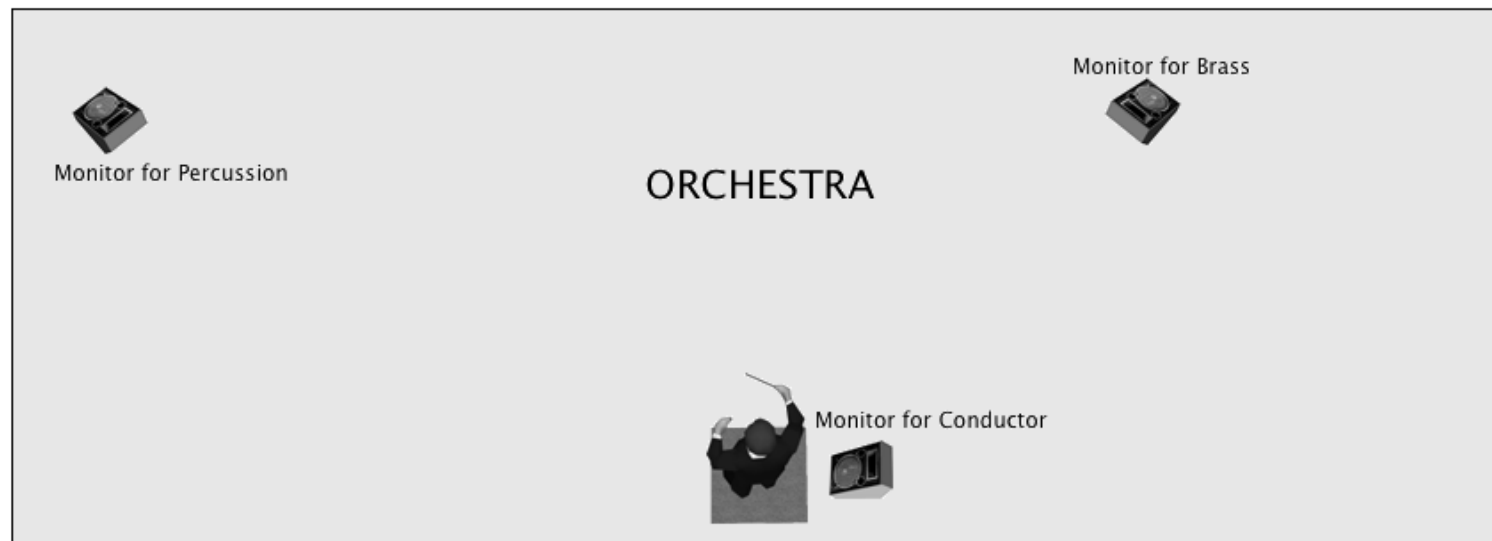

# THE SONG REMAINS THE SAME – THE MUSIC OF LED ZEPPELIN

Monitor Mixes (5)  
LEAD VOCAL 1  
GUITAR VOCAL  
PIANO VOCAL  
BASS  
DRUMS

Other Monitor Mixes  
CONDUCTOR  
PERCUSSION  
BRASS (TRPTS.)

Wireless Mics/Boom (x3)  
Drum Mics (full set)  
-----  
DI (x4)  
XLR line (male) Drums and Bass  
AC Drop (x4)