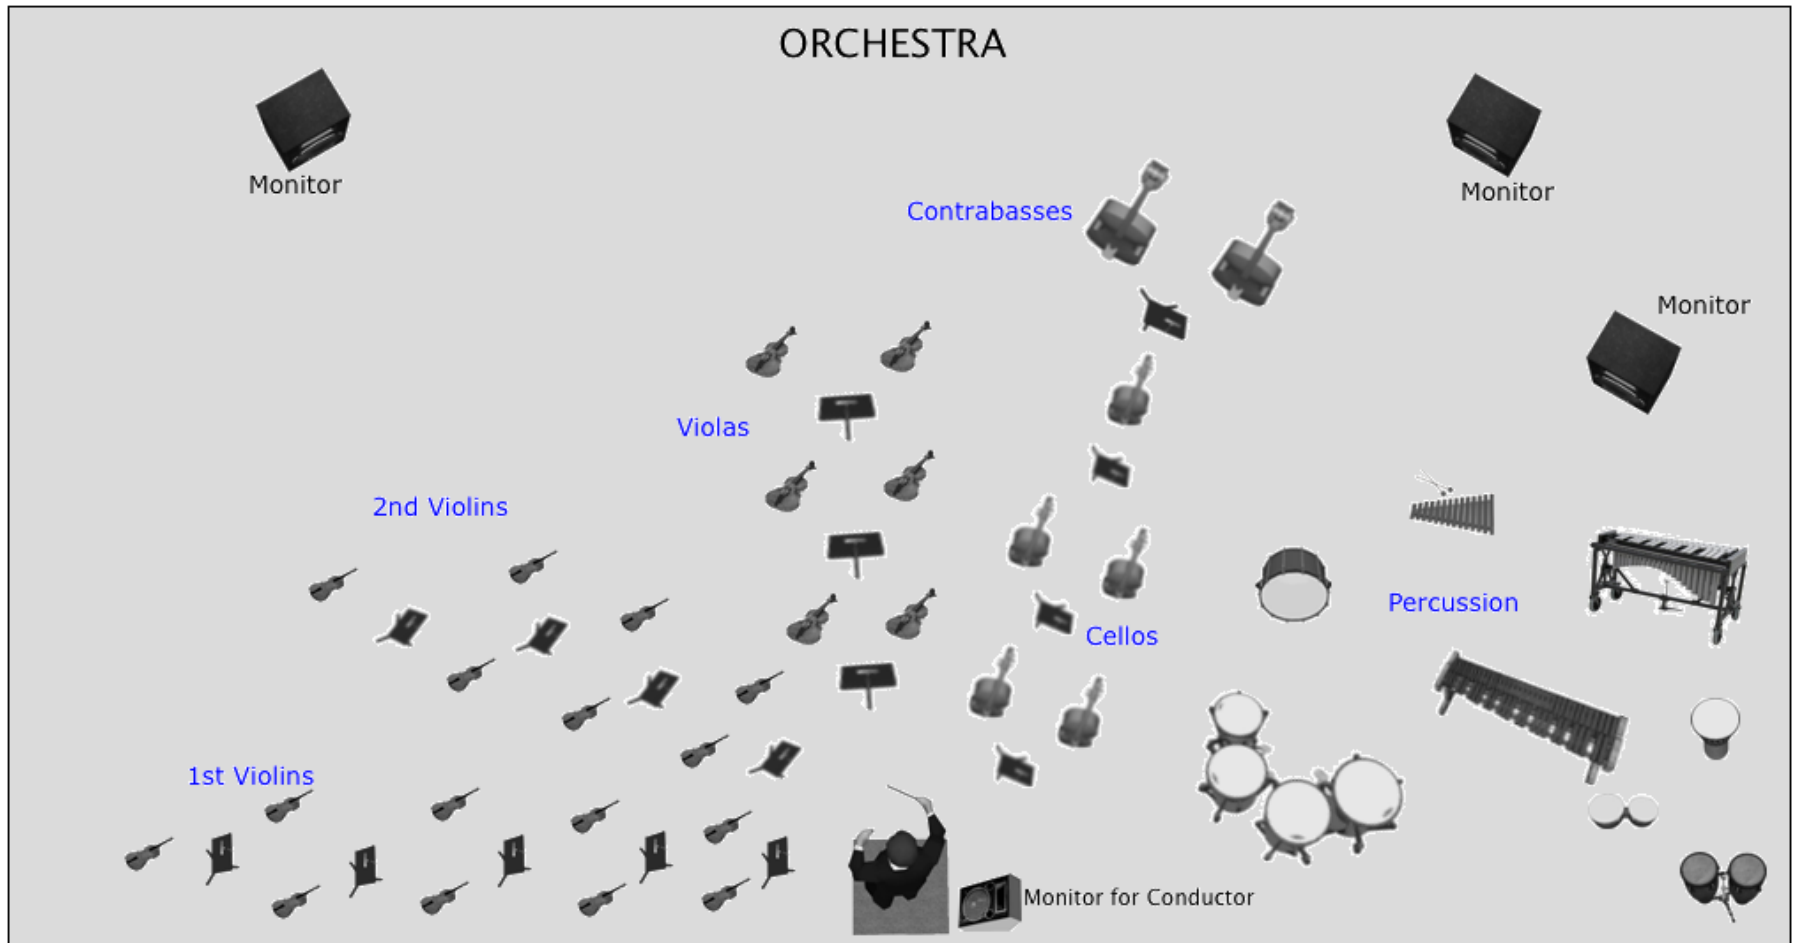

# HEARTLAND ORCHESTRA

Other Monitor Mixes

CONDUCTOR  
PERCUSSION  
STRINGS

Wireless Mics/Boom (x6)

Drum Mics (full set)  
-----  
DI (x6)  
XLR line (male) Drums and Bass  
AC Drop (x5)

Music Stands w/light (x10)  
Stools (x5)  
Guitar Stands (x4)  
-----  
Plexi Shield  
\*(SURROUNDING DRUMS)