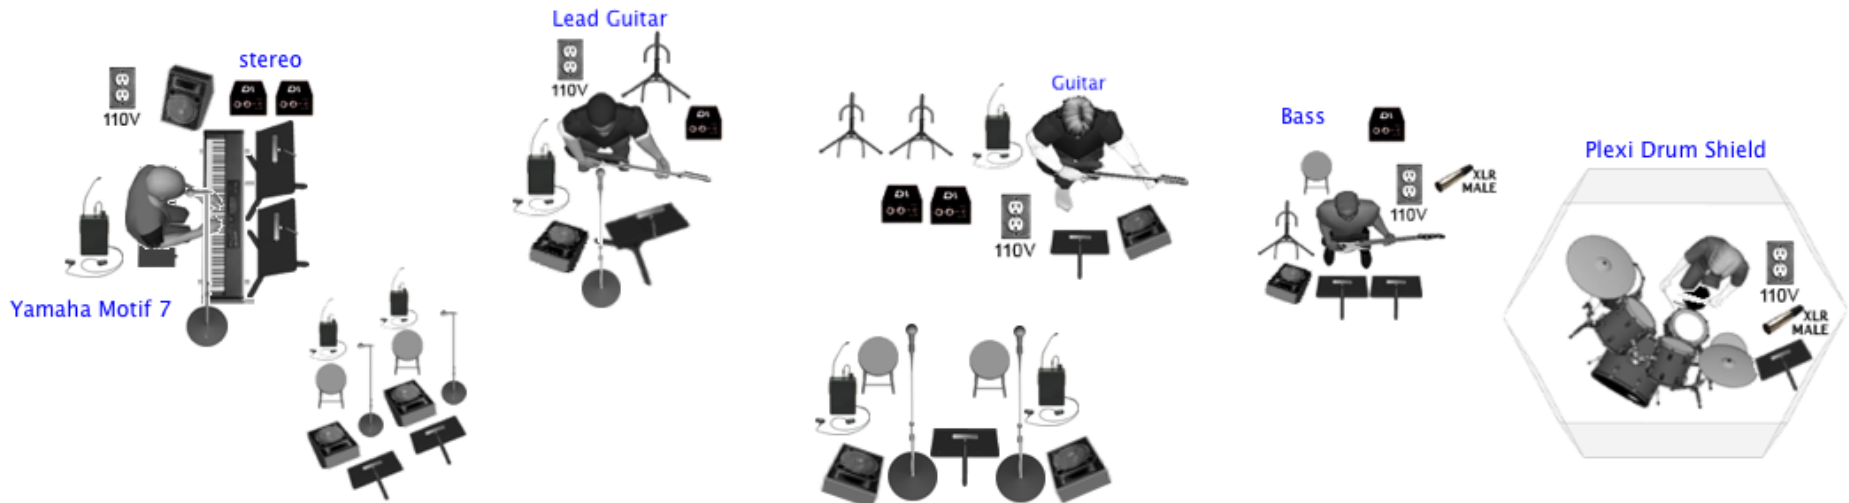

HEARTLAND ORCHESTRA

Jeans 'n Classics (Stage Plot) - HEARTLAND