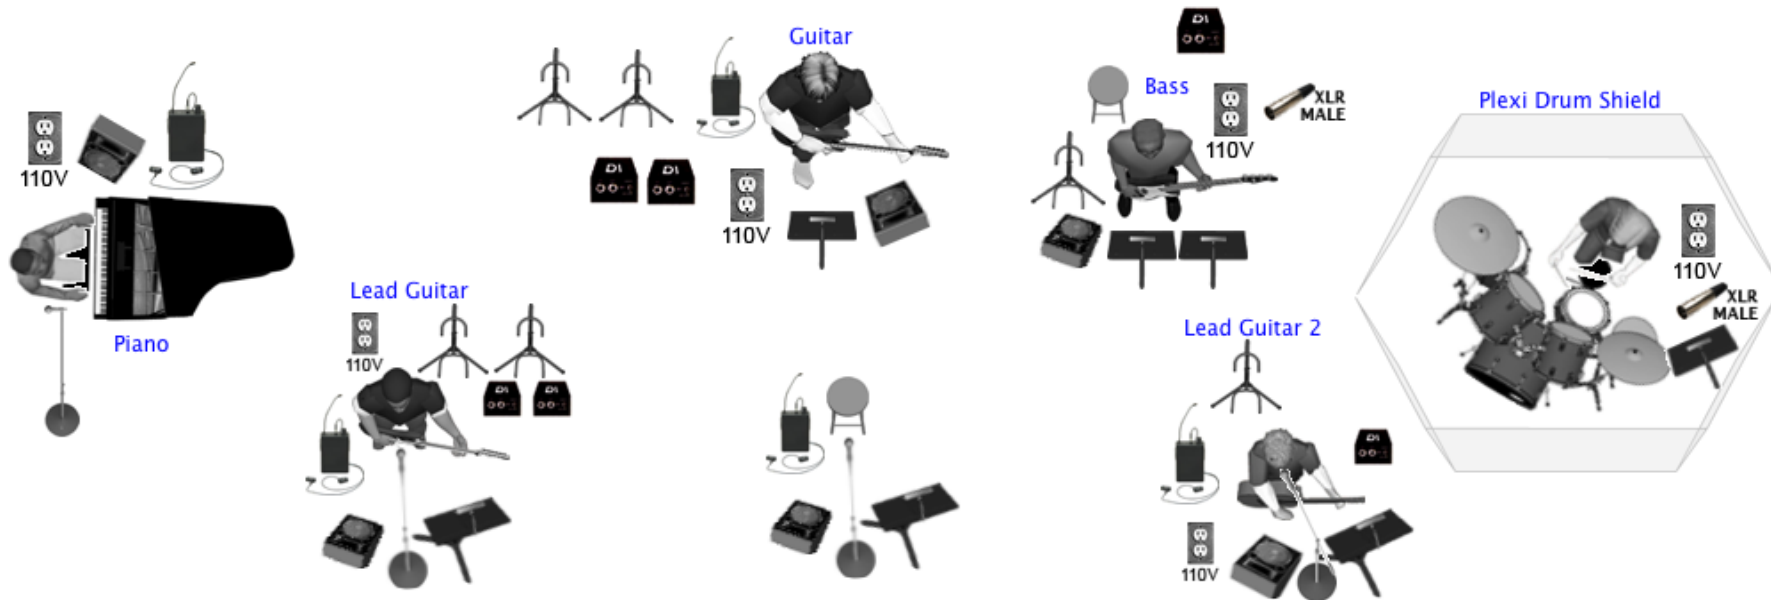

GUITAR HEROES

Jeans 'n Classics (Stage Plot) – GUITAR HEROES