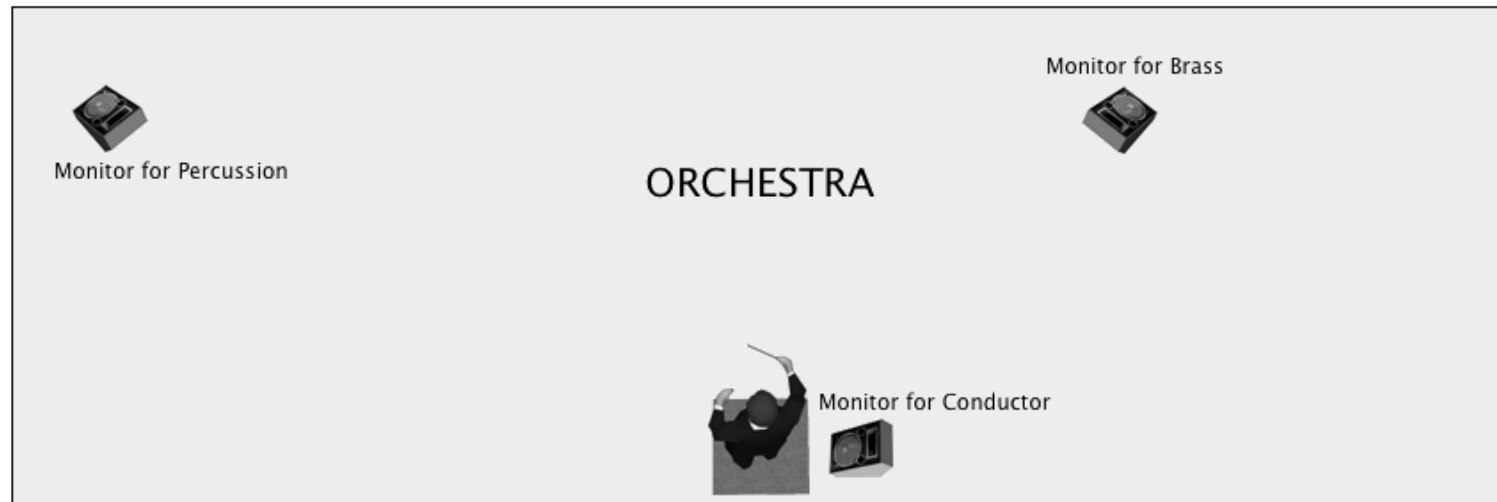

GUITAR HEROES

Jeans 'n Classics (Stage Plot) – GUITAR HEROES