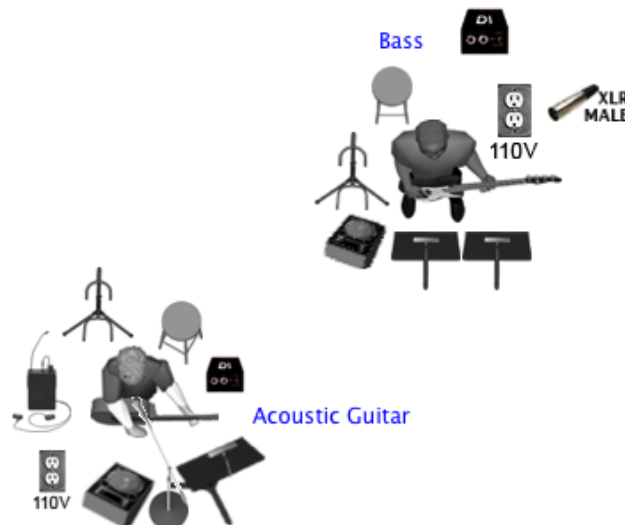

MADMEN ACROSS THE WATER - THE MUSIC OF ELTON JOHN