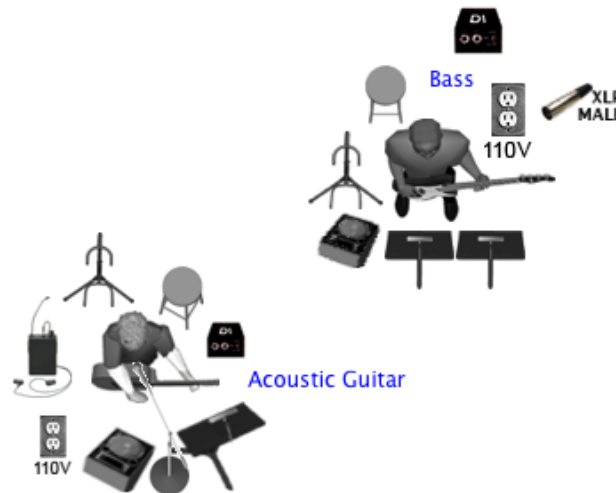

MADMEN ACROSS THE WATER-THE MUSIC OF ELTON JOHN WITH CHOIR