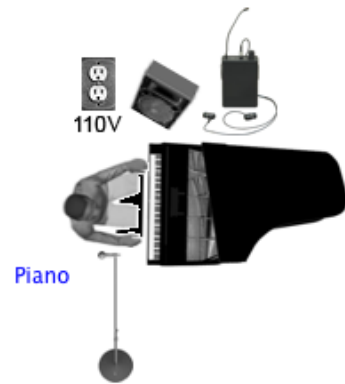

MADMEN ACROSS THE WATER-THE MUSIC OF ELTON JOHN WITH CHOIR