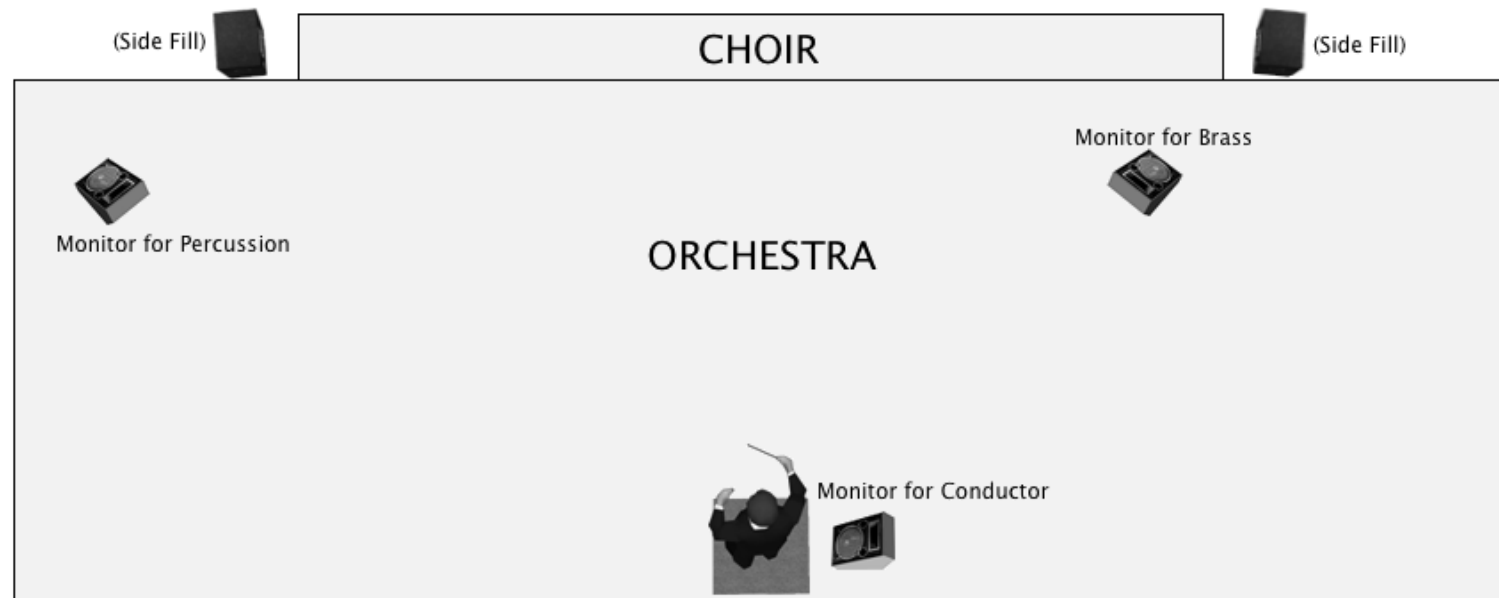

MADMEN ACROSS THE WATER-THE MUSIC OF ELTON JOHN WITH CHOIR