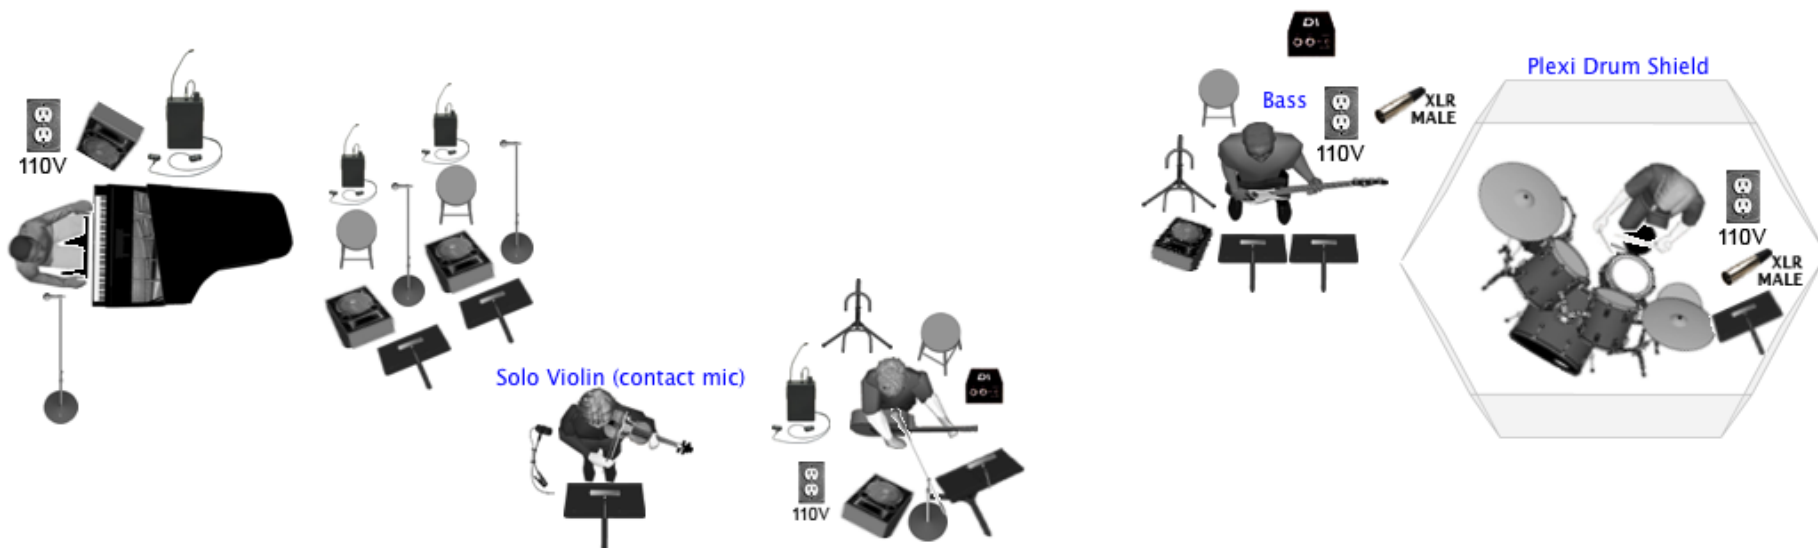

# BACK TO BACK – ELTON JOHN AND BILLY JOEL WITH CHOIR

## Jeans 'n Classics (Stage Plot) – BACK TO BACK – ELTON JOHN and BILLY JOEL WITH CHOIR

	JEANS 'N CLASSICS INC. 265 Ridout Street South London, ON Canada N6C 3Y7 (519) 439-1370 jeansnclassics@mac.com	Monitor Mixes (6)  VOCAL 1      PIANO VOCAL BG VOCAL 1    BASS BG VOCAL 2    DRUMS	Other Monitor Mixes CONDUCTOR PERCUSSION BRASS (TRPTS.) CHOIR (Side Fills)	Wireless Mics/Boom (x4) Piano Mics Drum Mics (full set) ----- DI (x2) XLR line (male) Drums and Bass AC Drop (x4)	Music Stands w/light (x7) Stools (x4) Guitar Stands (x2) Piano Bench ----- Plexi Shield *(SURROUNDING DRUMS)