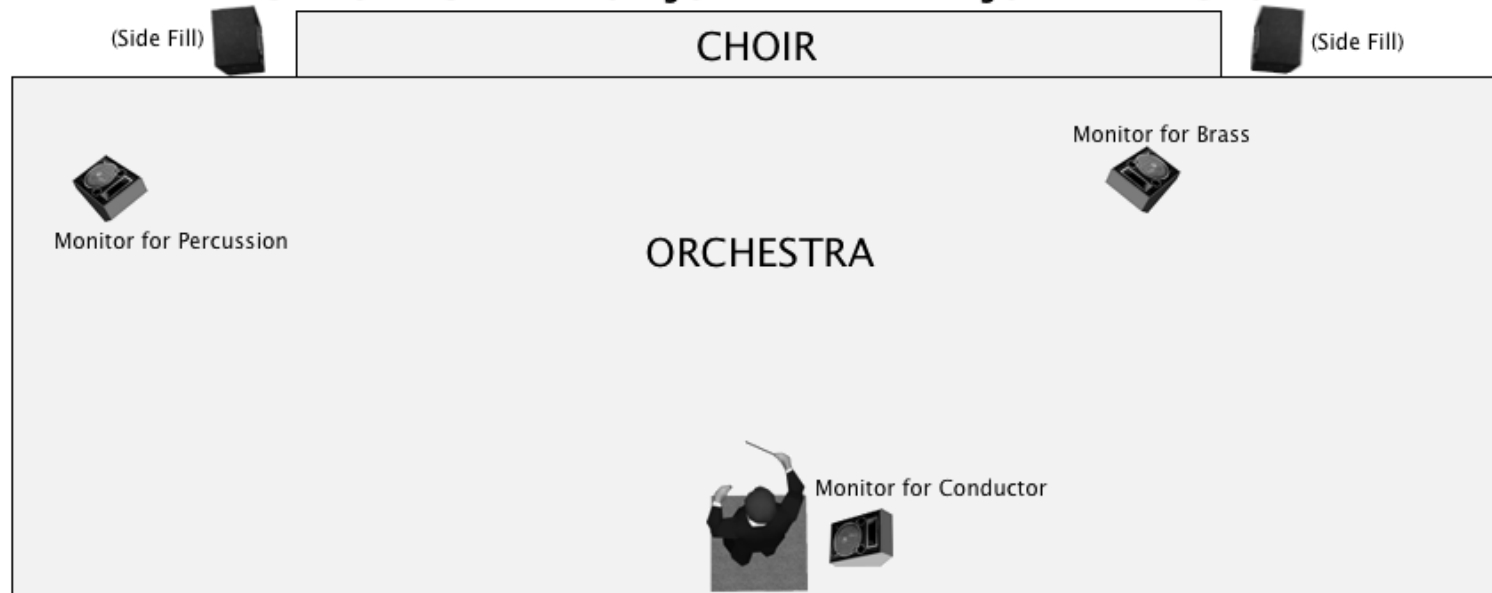

## Jeans 'n Classics (Stage Plot) – BACK TO BACK – ELTON JOHN and BILLY JOEL WITH CHOIR

	JEANS 'N CLASSICS INC. 265 Ridout Street South London, ON Canada N6C 3Y7 (519) 439-1370 jeansnclassics@mac.com	Monitor Mixes (6)  VOCAL 1      PIANO VOCAL BG VOCAL 1    BASS BG VOCAL 2    DRUMS	Other Monitor Mixes CONDUCTOR PERCUSSION BRASS (TRPTS.) CHOIR (Side Fills)	Wireless Mics/Boom (x4) Piano Mics Drum Mics (full set) ----- DI (x2) XLR line (male) Drums and Bass AC Drop (x4)	Music Stands w/light (x7) Stools (x4) Guitar Stands (x2) Piano Bench ----- Plexi Shield *(SURROUNDING DRUMS)