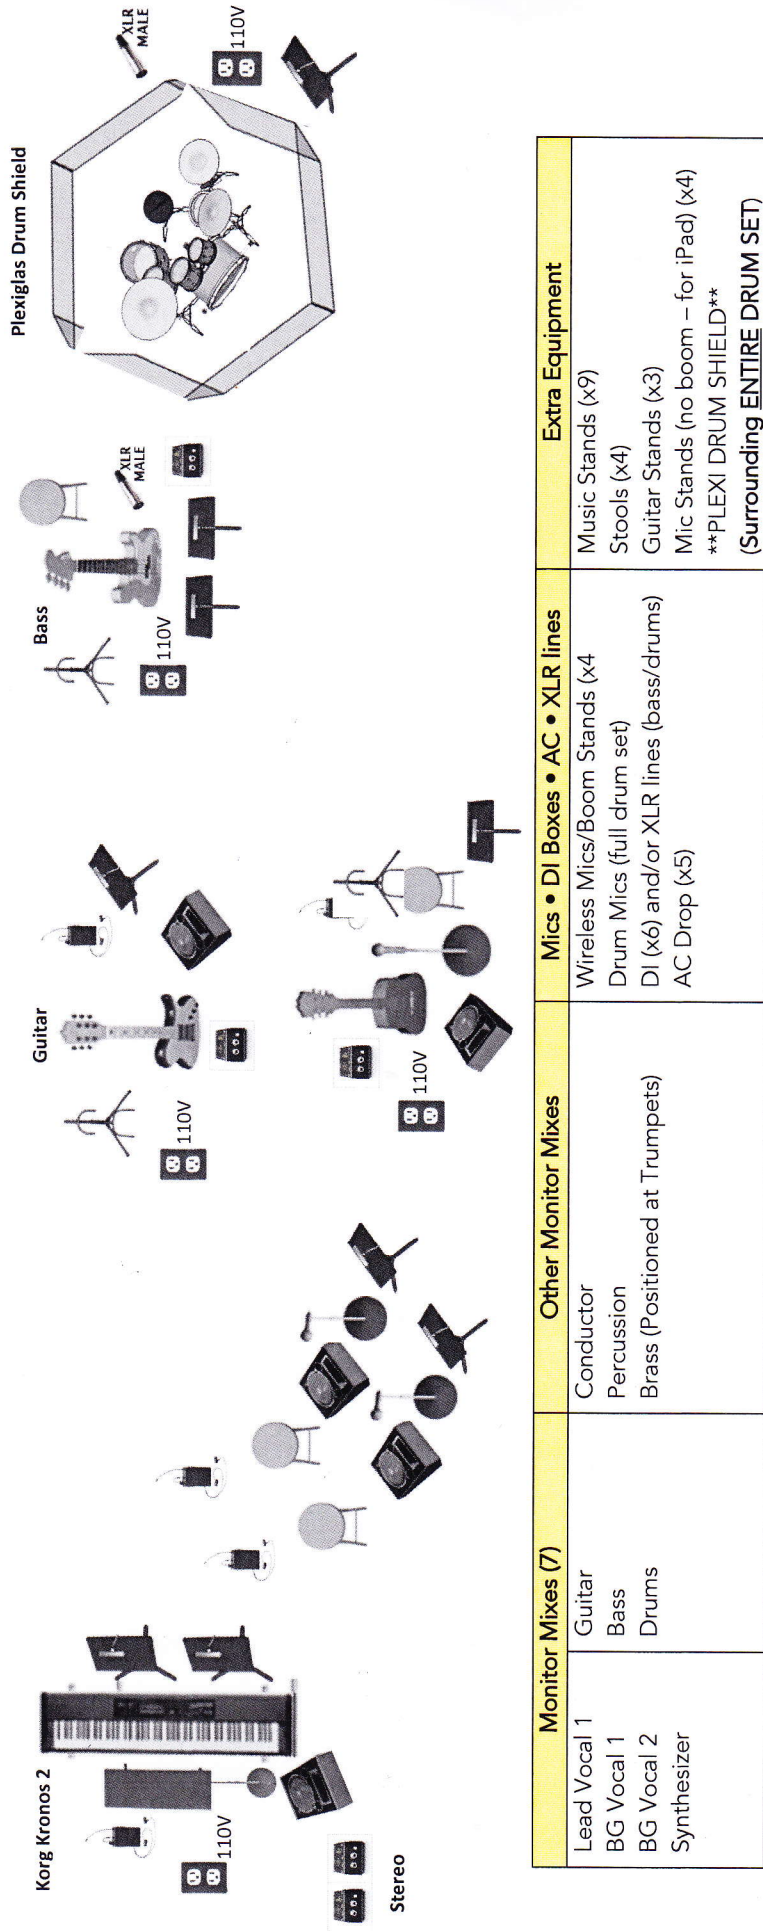

FREE FALLIN' - THE MUSIC OF TOM PETTY

'F&O'

Monitor Mixes (7)		Other Monitor Mixes	Mics • DI Boxes • AC • XLR lines	Extra Equipment
Lead Vocal 1	Guitar	Conductor	Wireless Mics/Boom Stands (x4)	Music Stands (x9)
BG Vocal 1	Bass	Percussion	Drum Mics (full drum set)	Stools (x4)
BG Vocal 2	Drums	Brass (Positioned at Trumpets)	DI (x6) and/or XLR lines (bass/drums)	Guitar Stands (x3)
Synthesizer			AC Drop (x5)	Mic Stands (no boom - for iPad) (x4)
				PLEXI DRUM SHIELD (Surrounding ENTIRE DRUM SET)