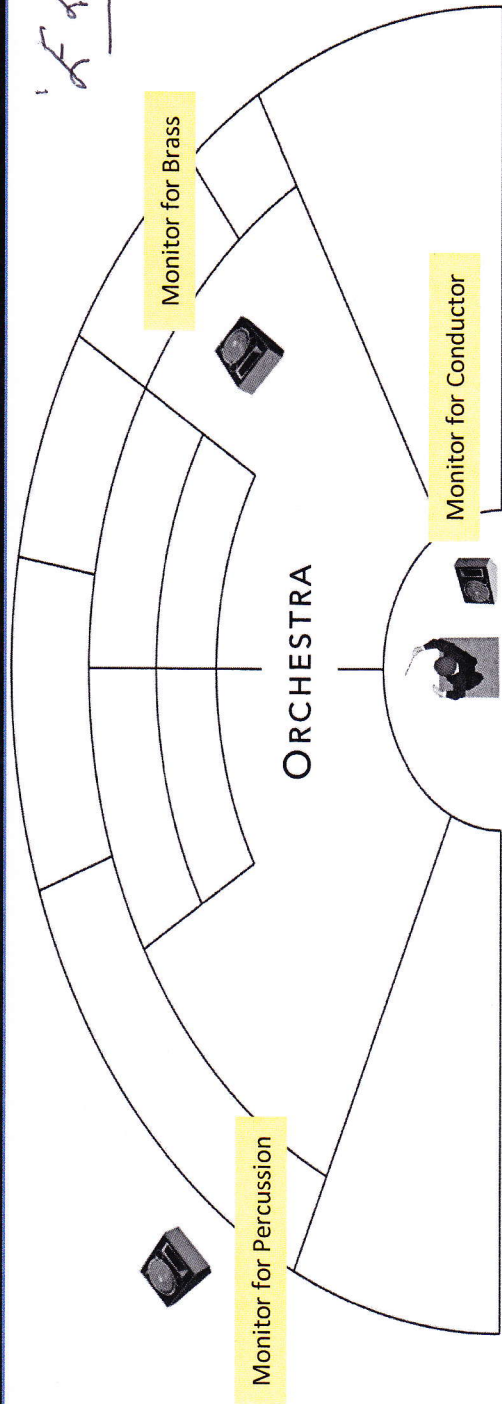

FREE FALLIN' - THE MUSIC OF TOM PETTY

'F&O'

Monitor Mixes (7)		Other Monitor Mixes	Mics • DI Boxes • AC • XLR lines	Extra Equipment
Lead Vocal 1	Guitar	Conductor	Wireless Mics/Boom Stands (x4)	Music Stands (x9)
BG Vocal 1	Bass	Percussion	Drum Mics (full drum set)	Stools (x4)
BG Vocal 2	Drums	Brass (Positioned at Trumpets)	DI (x6) and/or XLR lines (bass/drums)	Guitar Stands (x3)
Synthesizer			AC Drop (x5)	Mic Stands (no boom - for iPad) (x4)
				PLEXI DRUM SHIELD (Surrounding ENTIRE DRUM SET)