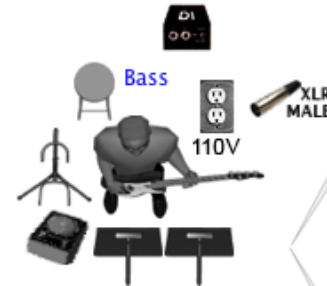

DISCO INFERNO

Jeans 'n Classics (Stage Plot) – DISCO INFERNO

JEANS 'N CLASSICS INC.
265 Ridout Street South
London, ON Canada
N6C 3Y7
(519) 439-1370
jeansnclassics@mac.com

Monitor Mixes (9)

LEAD VOCAL 1	PIANO VOCAL
LEAD VOCAL 2	GUITAR VOCAL
BG VOCAL 1	BASS
BG VOCAL 2	DRUMS
BG VOCAL 3	

Other Monitor Mixes CONDUCTOR PERCUSSION BRASS (TRPTS.)

Wireless Mics/Boom (x7)

Piano Mics
Drum Mics (full set)

DI (x3)
XLR line (male) Drums and Bass
AC Drop (x4)

Music Stands w/light (x8)
Stools (x6)
Guitar Stands (x3)