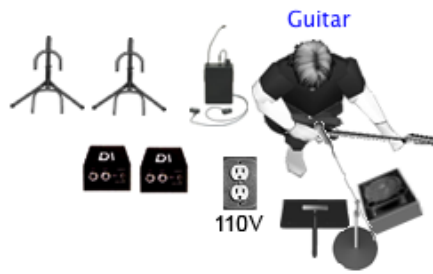

DISCO INFERNO

Jeans 'n Classics (Stage Plot) – DISCO INFERNO

JEANS 'N CLASSICS INC.
265 Ridout Street South
London, ON Canada
N6C 3Y7
(519) 439-1370
jeansnclassics@mac.com

Monitor Mixes (9)

LEAD VOCAL 1	PIANO VOCAL
LEAD VOCAL 2	GUITAR VOCAL
BG VOCAL 1	BASS
BG VOCAL 2	DRUMS
BG VOCAL 3	

Other Monitor Mixes CONDUCTOR PERCUSSION BRASS (TRPTS.)

Wireless Mics/Boom (x7)

Piano Mics
Drum Mics (full set)

DI (x3)
XLR line (male) Drums and Bass
AC Drop (x4)

Music Stands w/light (x8)
Stools (x6)
Guitar Stands (x3)