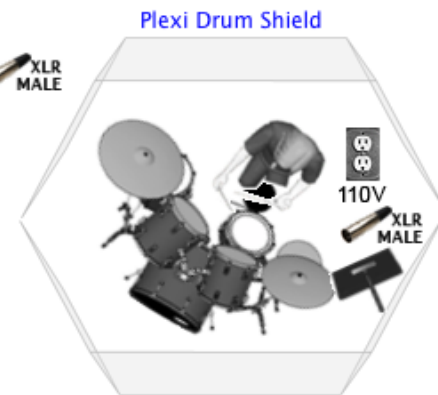

DISCO INFERNO

Jeans 'n Classics (Stage Plot) – DISCO INFERNO

JEANS 'N CLASSICS INC.
265 Ridout Street South
London, ON Canada
N6C 3Y7
(519) 439-1370
jeansnclassics@mac.com

Monitor Mixes (9)

LEAD VOCAL 1	PIANO VOCAL
LEAD VOCAL 2	GUITAR VOCAL
BG VOCAL 1	BASS
BG VOCAL 2	DRUMS
BG VOCAL 3	

Other Monitor Mixes CONDUCTOR PERCUSSION BRASS (TRPTS.)

Wireless Mics/Boom (x7)

Piano Mics
Drum Mics (full set)

DI (x3)
XLR line (male) Drums and Bass
AC Drop (x4)

Music Stands w/light (x8)
Stools (x6)
Guitar Stands (x3)

Plexi Shield
*(SURROUNDING DRUMS)