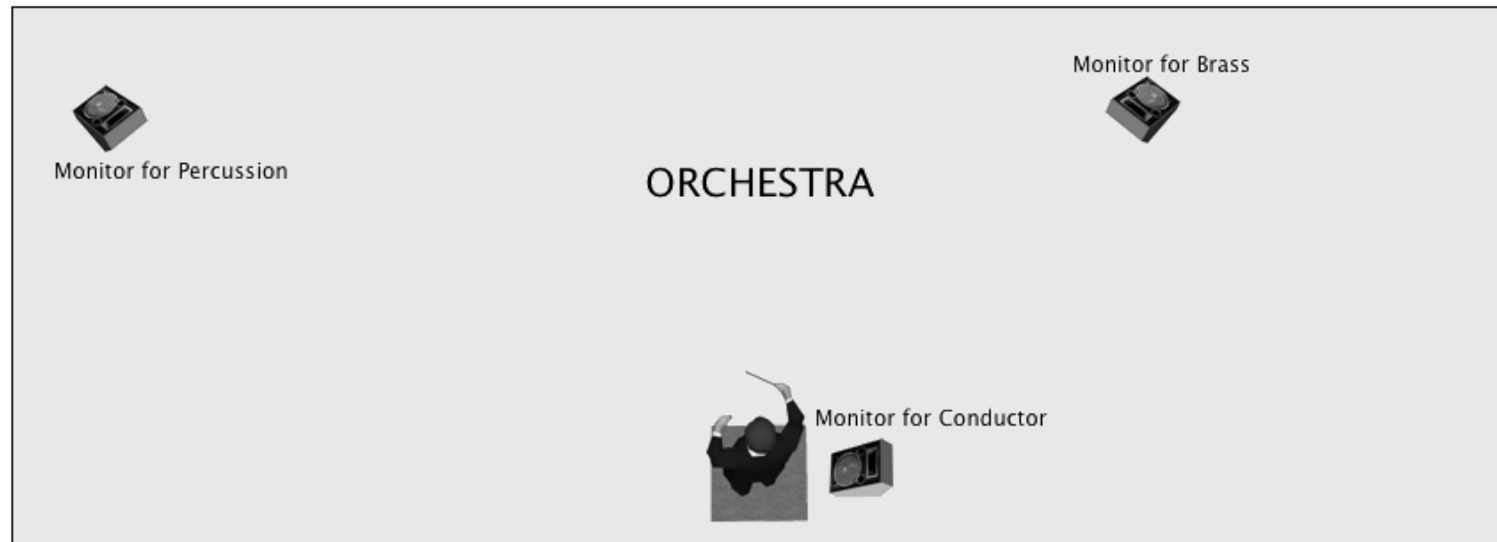

DISCO INFERNO