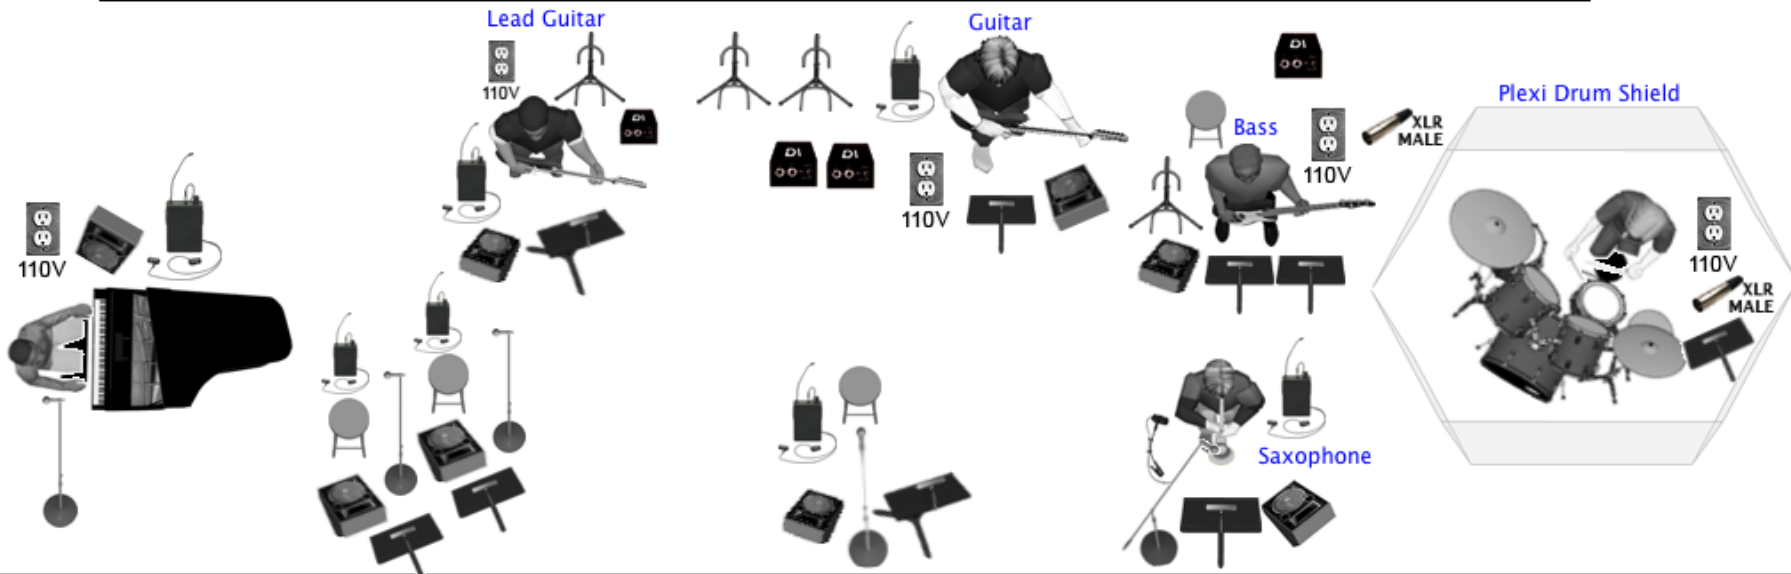

BOWIE

Jeans 'n Classics (Stage Plot) – BOWIE