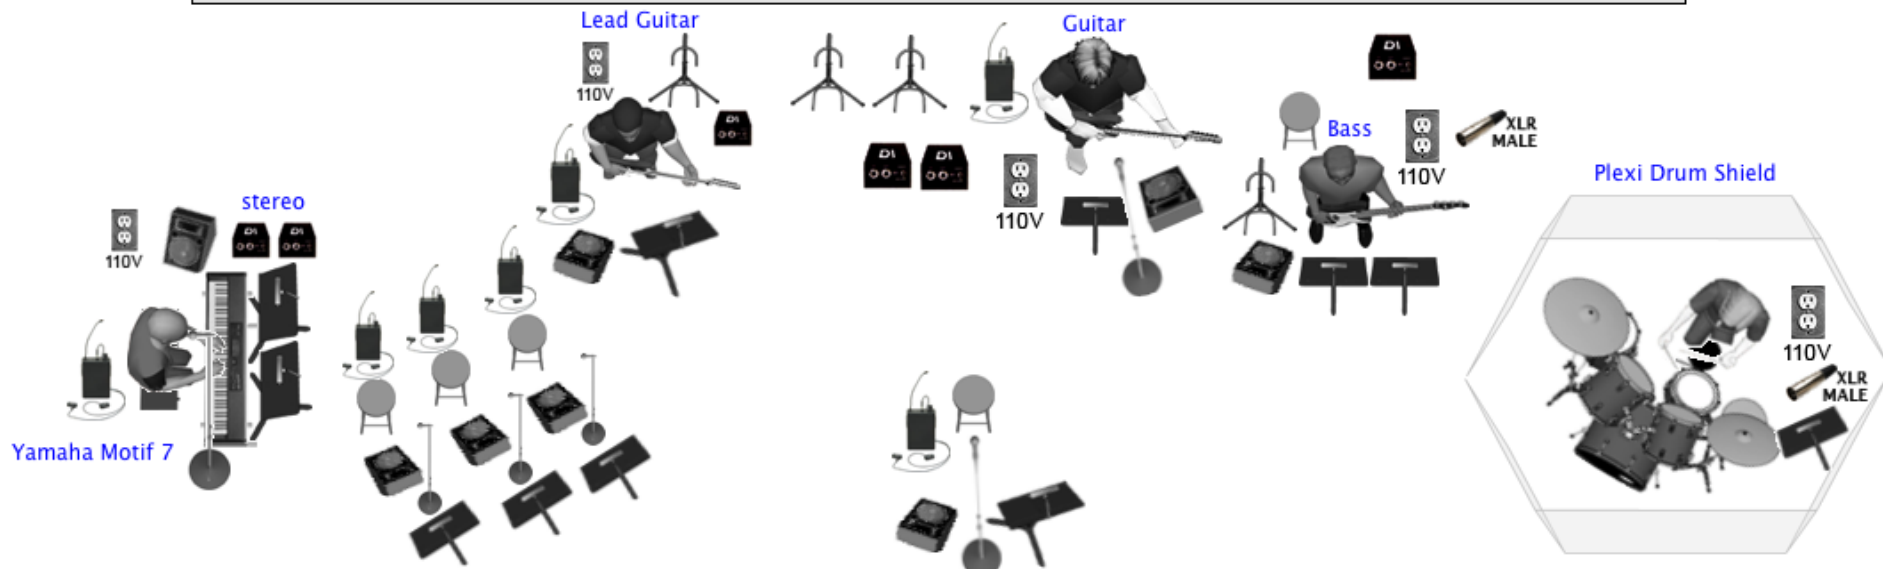

# ABBEY ROAD

Jeans 'n Classics (Stage Plot) – ABBEY ROAD

JEANS 'N CLASSICS INC.  
 265 Ridout Street South  
 London, ON Canada  
 N6C 3Y7  
 (519) 439-1370  
 jeansnclassics@mac.com

Monitor Mixes (9)  
 LEAD VOCAL    LEAD GUITAR  
 BG VOCAL 1    GUITAR VOCAL  
 BG VOCAL 2    BASS  
 BG VOCAL 2    DRUMS  
 PIANO VOCAL

Other Monitor Mixes  
 CONDUCTOR  
 PERCUSSION  
 BRASS (TRPTS.)  
 CHOIR (Side Fills)

Wireless Mics/Boom (x6)  
 Drum Mics (full set)  
 -----  
 DI (x6)  
 XLR line (male) Drums and Bass  
 AC Drop (x5)

Music Stands w/light (x11)  
 Stools (x5)  
 Guitar Stands (x4)  
 Piano Bench/Keyboard Throne  
 -----  
 Plexi Shield  
 \*(SURROUNDING DRUMS)