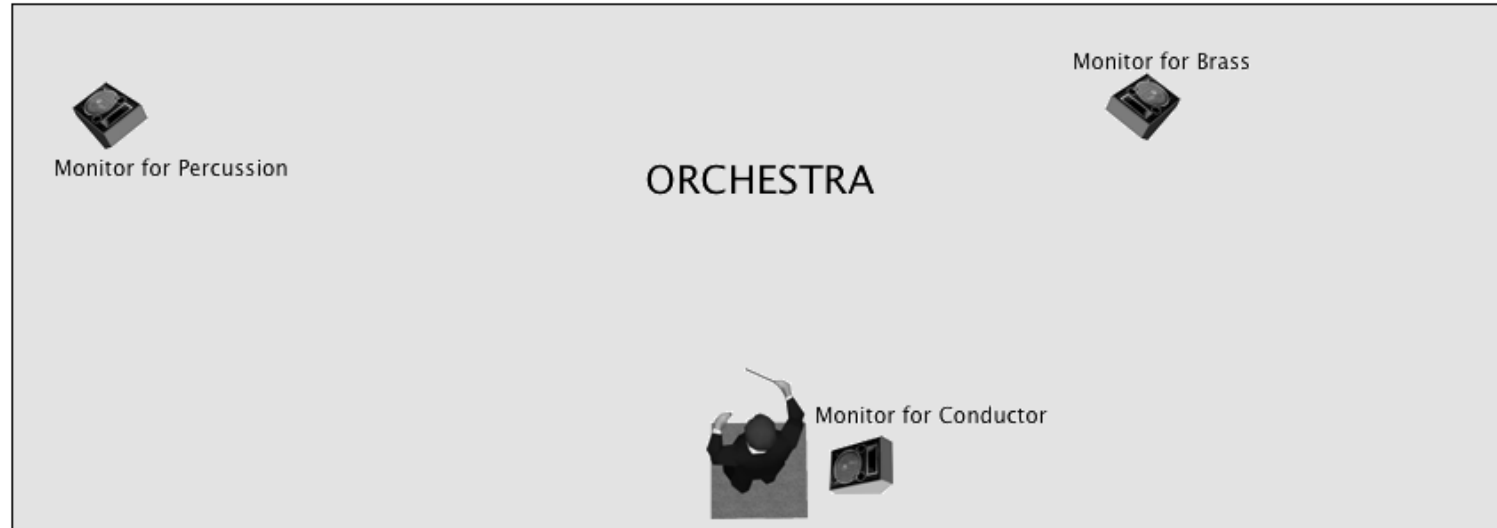

ABBEY ROAD

Jeans 'n Classics (Stage Plot) – ABBEY ROAD