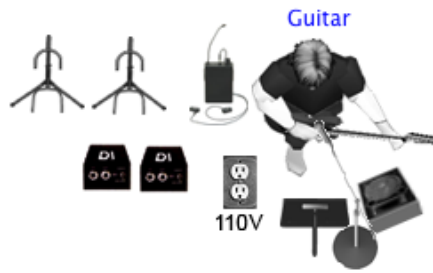

THE APOLLO HALL OF FAME