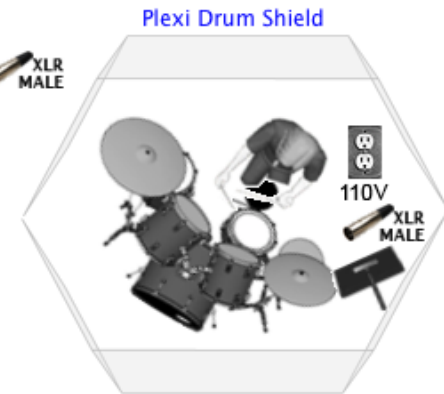

THE APOLLO HALL OF FAME

Jeans 'n Classics (Stage Plot) – THE APOLLO HALL OF FAME

JEANS 'N CLASSICS INC.
 265 Ridout Street South
 London, ON Canada
 N6C 3Y7
 (519) 439-1370
 jeansnclassics@mac.com

Monitor Mixes (9)
 LEAD VOCAL 1 PIANO VOCAL
 LEAD VOCAL 2 GUITAR VOCAL
 BG VOCAL 1 BASS
 BG VOCAL 2 DRUMS
 BG VOCAL 3

Other Monitor Mixes
 CONDUCTOR
 PERCUSSION
 BRASS (TRPTS.)

Wireless Mics/Boom (x7)
 Piano Mics
 Drum Mics (full set)

 DI (x3)
 XLR line (male) Drums and Bass
 AC Drop (x4)

Music Stands w/light (x8)
 Stools (x6)
 Guitar Stands (x3)

 Plexi Shield
 *(SURROUNDING DRUMS)